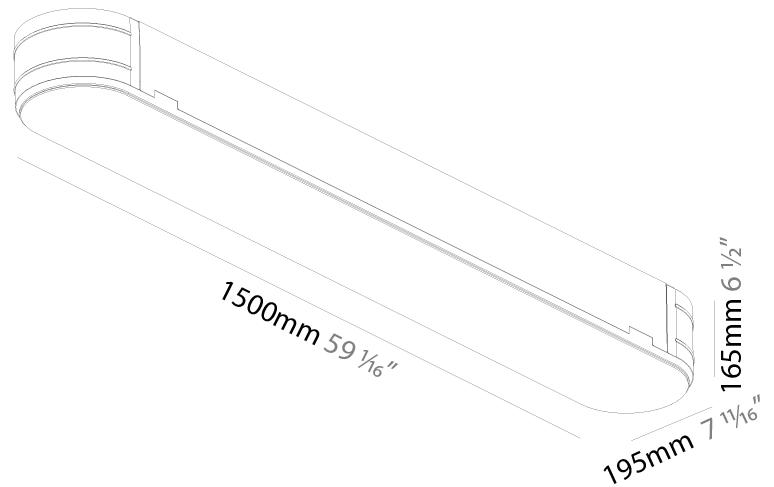

GENERAL

Series: Smoothy
Subseries: Smoothline
Brand: Prolicht
Division: Architectural
Mounting Type: Trimless
Mounting Location: Ceiling
Subcategory: Ambient

PHYSICAL

Shape: Oval
Length (mm): 1500
Length (in): 59 1/16
Width (mm): 195
Width (in): 7 11/16
Depth (mm): 165
Depth (in): 6 1/2
Ceiling Thickness (mm): 10 / 12.5 / 15 / 25 / 30
Ceiling Thickness (in): 3/8 or 1/2 or 9/16 or 1 or 1 3/16
Min. Recessing Depth (mm): 180
Min. Recessing Depth (in): 7 1/16
Light Distribution: Direct
Weight (kg): 9.4
Weight (lbs): 20.68
Diffuser: PMMA - Opal
Fixture Material: Extruded Aluminum / Steel
Cut-out Measurements: 1535mm / 60 7/16" x 230mm / 9 1/16"
Upon Request: Unique Sizes Unique Ceiling Thickness Unique Mounting Depth Spot Inserts

ELECTRICAL

Lamp Type: LED (Zhaga Standard)
Input Wattage (W): 52.5
Total Output Wattage (W): 45
Dimming: Tri-Mode (Non-Dimming and Phase Dimming (120Vac only) and 0-10V Dimming)
Driver Included: Yes
Driver Location: Integrated
Driver Type: Constant Current - Universal
Driver Class: Class 2
Input Voltage (V): 120 - 277
Constant Current (MA): 500

LED

Color Temperature (°K): 3000 / 3500 / 4000
Max. Delivered Lumen (lm): 3890 / 4194 / 4280
CRI: >80 CRI
Lamp Life (hrs): 50000
Upon Request: RGB-W Tunable White Special Color Temperature CRI90

OPTICAL

RATINGS AND CERTIFICATIONS

Certified By: Certified for North American Standards
IP rating: IP20

PROJECT
TYPE
SPECIFIER
QUANTITY
DATE

1535mm x 230mm
60 7/16" x 9 1/16"

10 | 12 1/2 | 15 | 25 | 30mm
3/8" | 1/2" | 9/16" | 1" | 3/16"